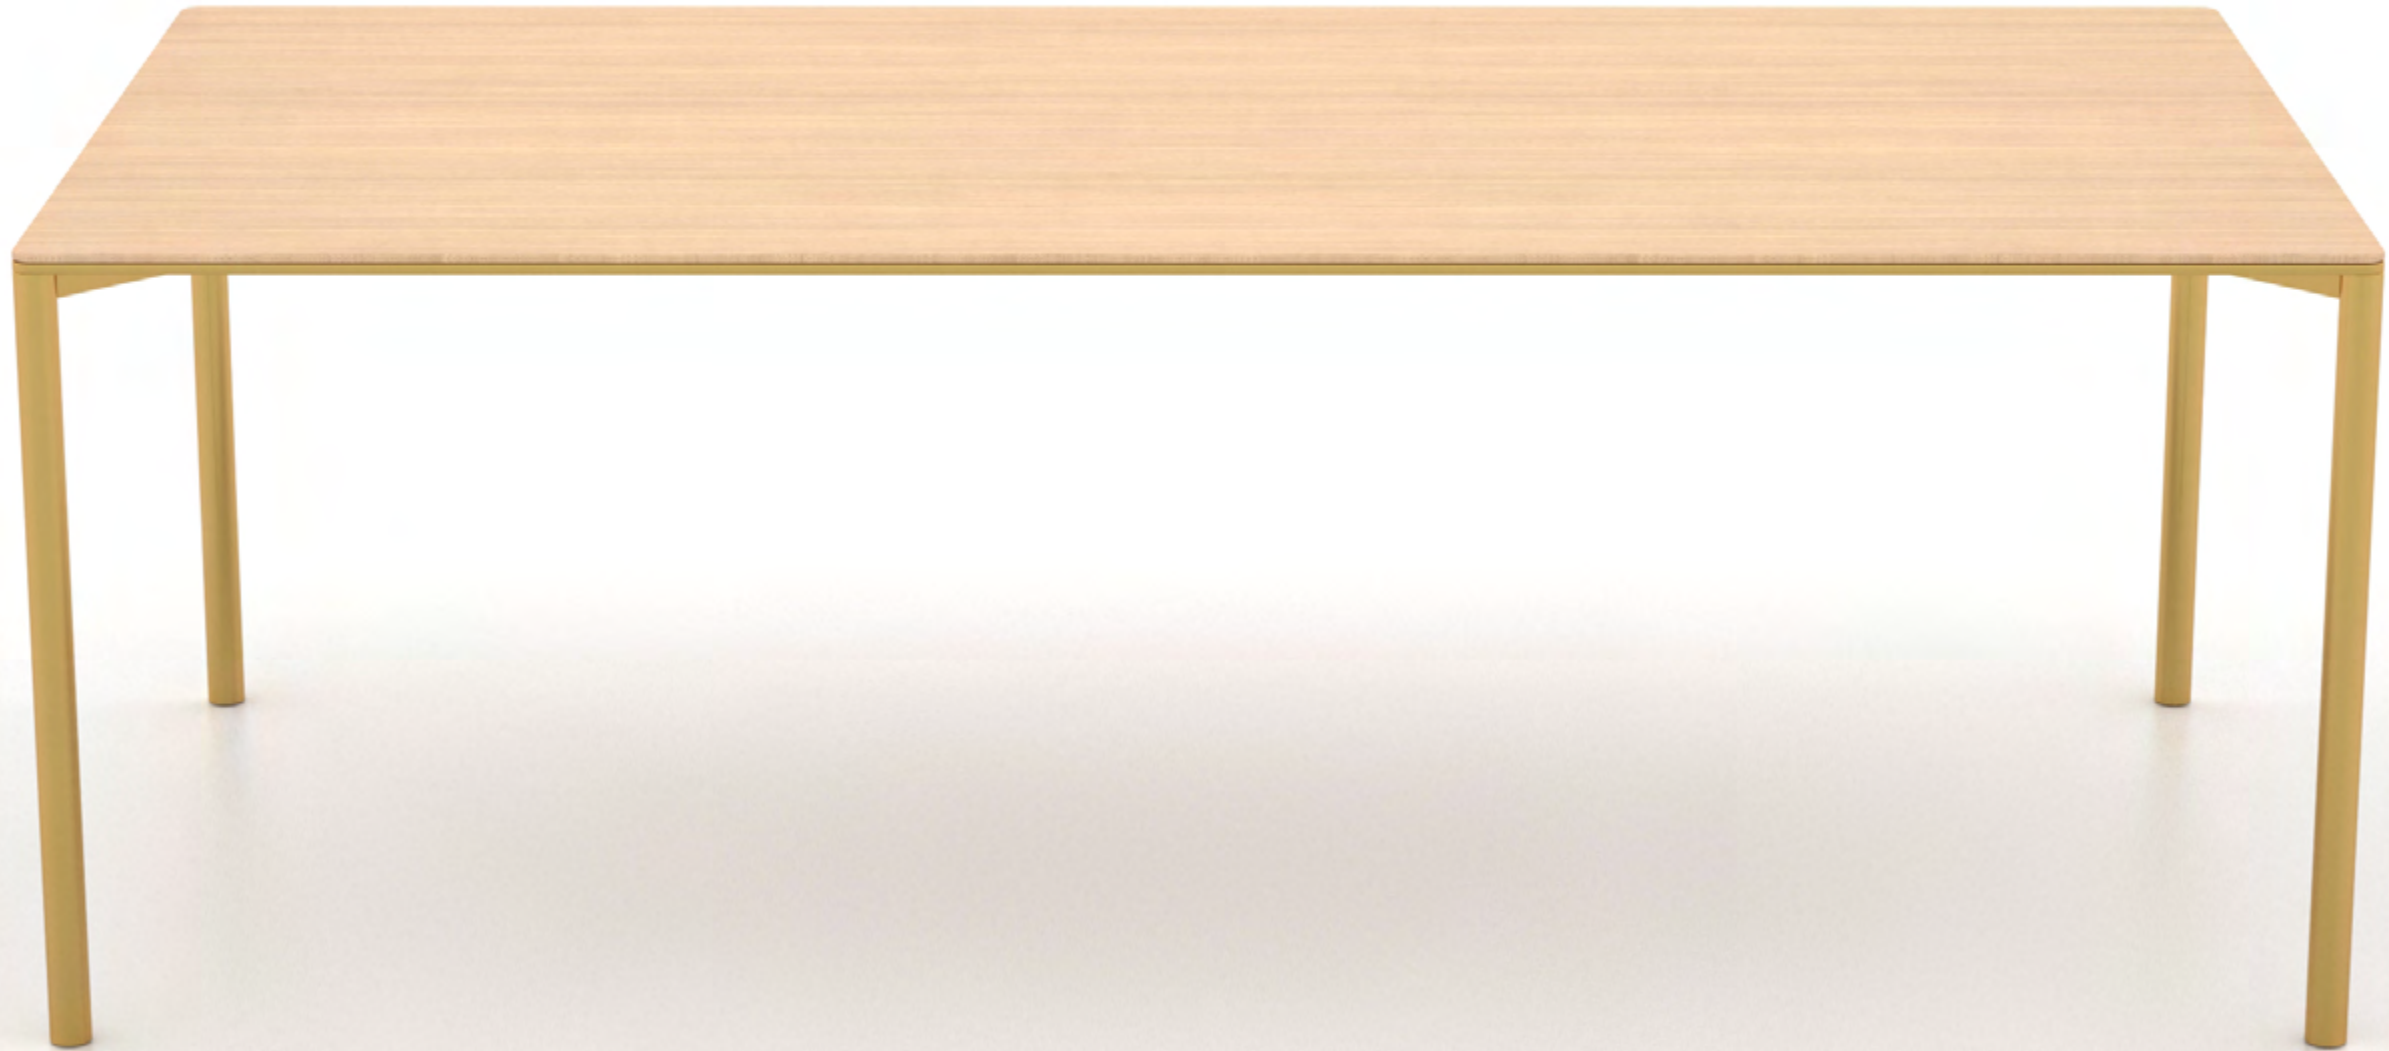

A 4 legs metal base supports the sinuous padded volumes, which bring to the products a total comfort plus a marked horizontal and elegant line. The backrest is embraced by a continuous curved plywood frame that surrounds it, giving life to a sophisticated material combination between the upholstered Kvadrat fabric and the essence of the wood.

The Lap collection offers a modular sofa with two angular solution (105° and 90°), an office armchair and tables.

Modular Sofa 105
Sofa

Total Upholstered Edition

All pieces are available also without the external wooden layer, for a total fabric overall solution.

Lap Modular Sofa 90

In this version all pieces of the collection provide a 90° angle on the side/armrest.

Lap Office Armchair

An iconic armchair, perfectly suitable for sophisticated and refined environments, available with different base solution and materials.

Lap Table System

A functional and extremely essential family of tables, flat-pack delivered and totally self mountable. Metal legs and top in solid wood or HPL laminated.

Table 200
Standard

Technical Data