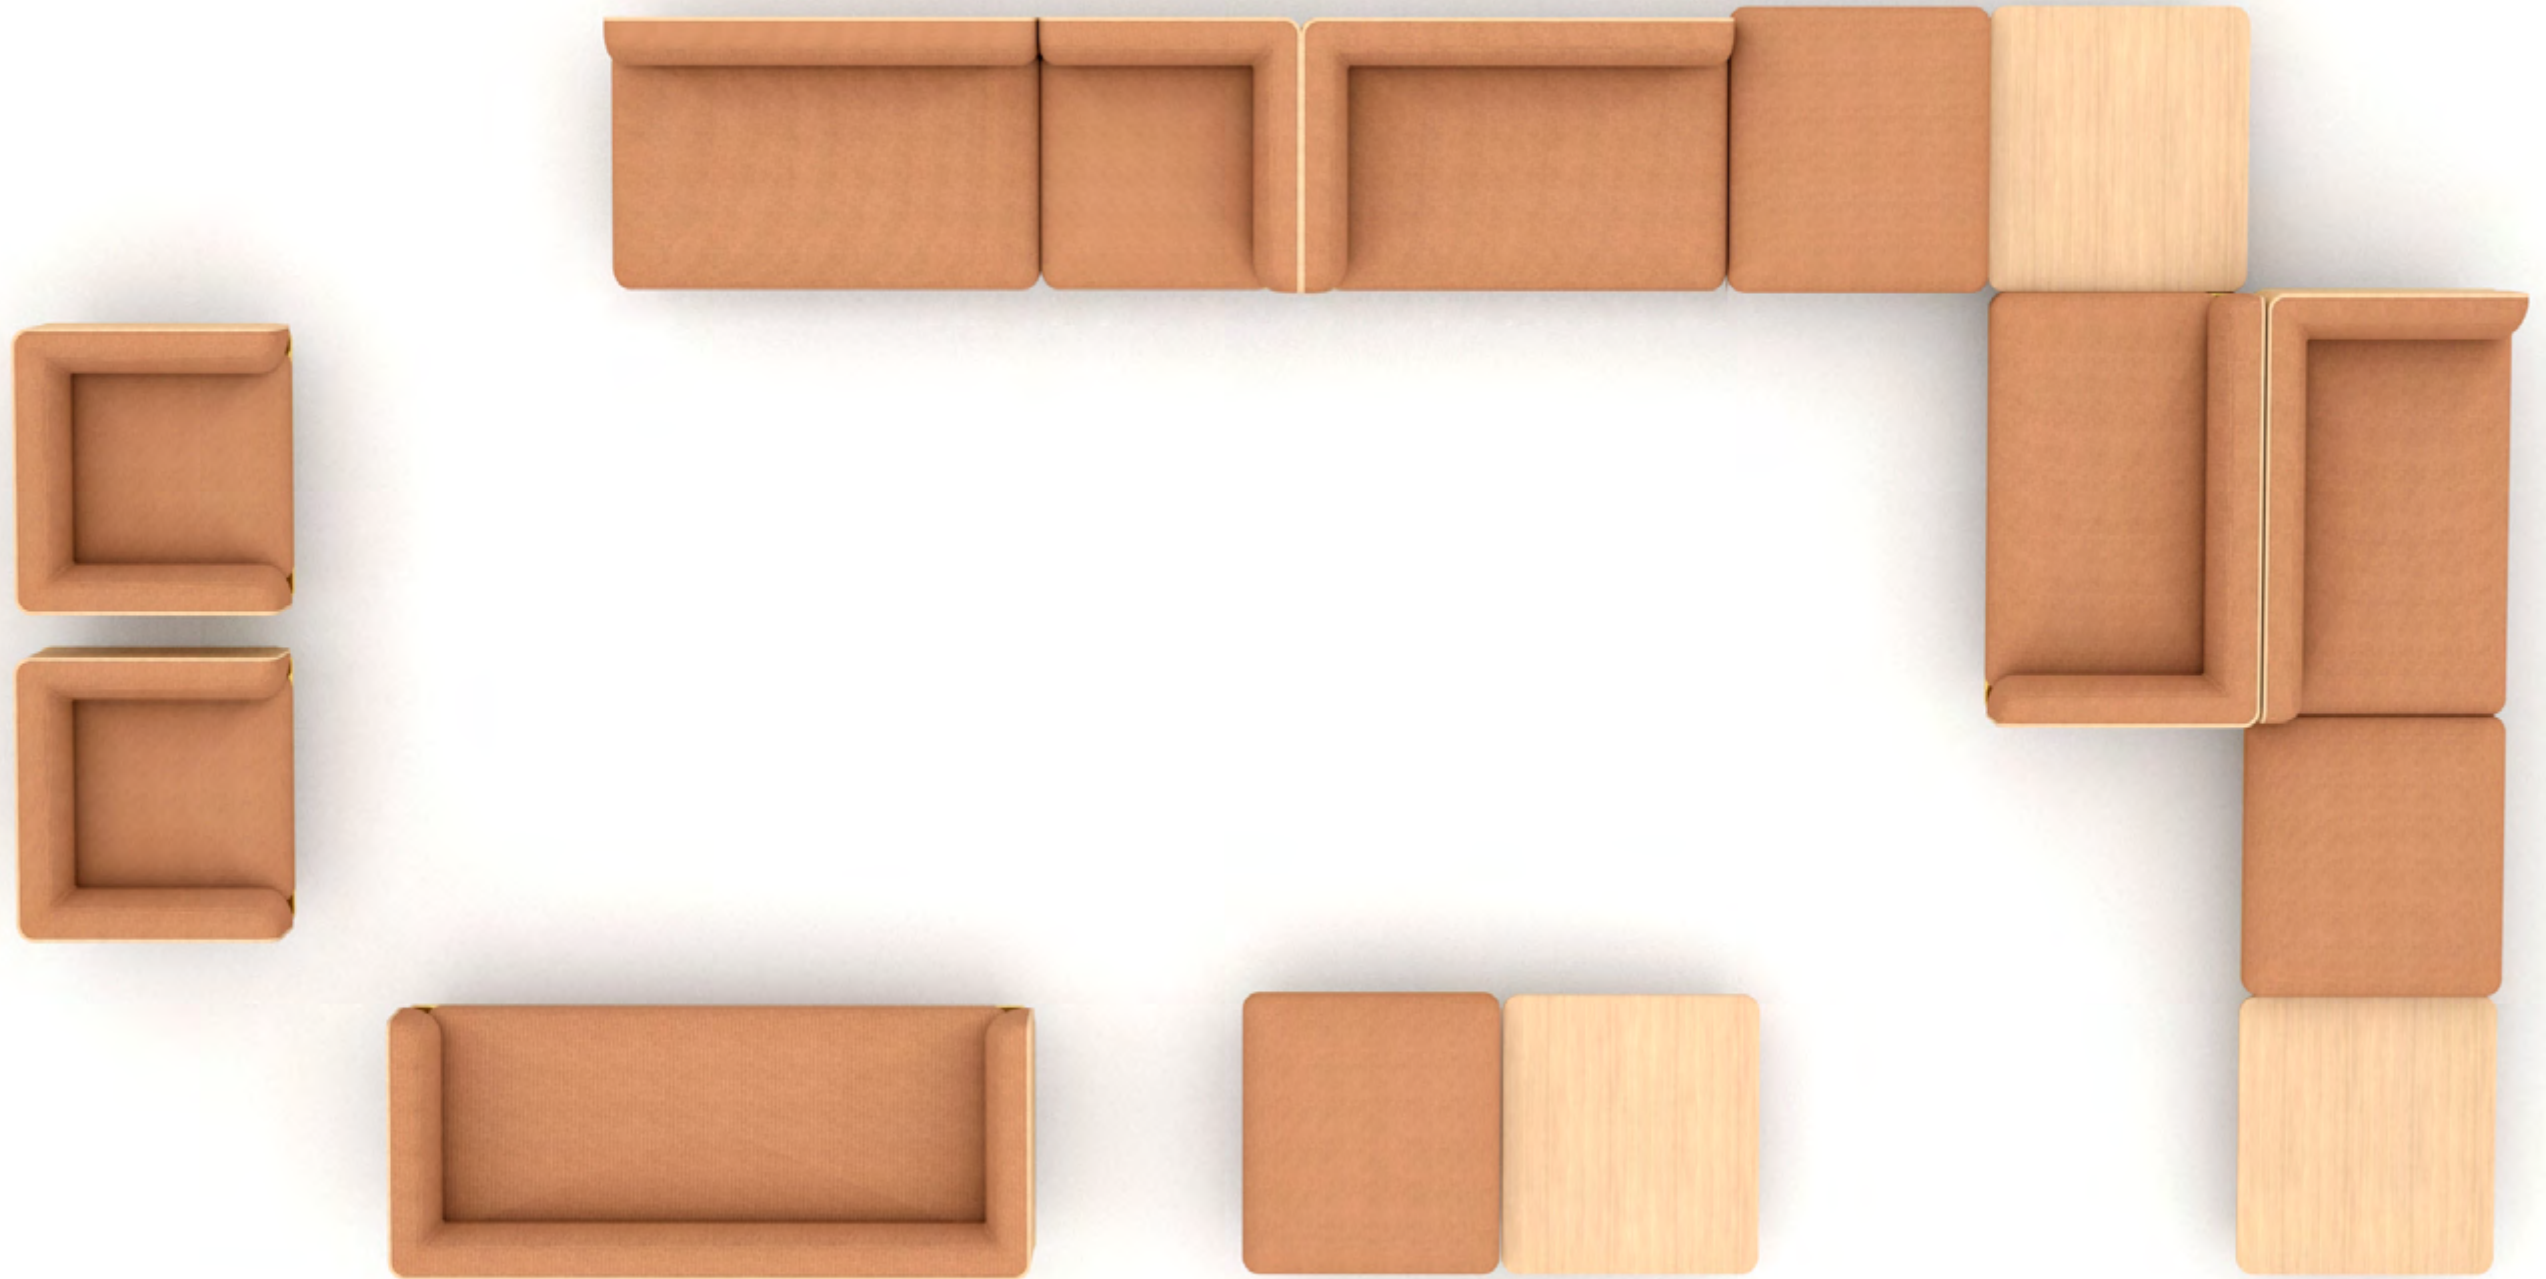

A 4 legs metal base supports the sinuous padded volumes, which bring to the products a total comfort plus a marked horizontal and elegant line. The backrest is embraced by a continuous curved plywood frame that surrounds it, giving life to a sophisticated material combination between the upholstered Kvadrat fabric and the essence of the wood.

The Lap collection offers a modular sofa with two angular solution (105° and 90°), an office armchair and tables.

Modular Sofa 105
Sofa

Total Upholstered Edition

All pieces are available also without the external wooden layer, for a total fabric overall solution.

Lap Modular Sofa 90

In this version all pieces of the collection provide a 90° angle on the side/armrest.

Lap Office Armchair

An iconic armchair, perfectly suitable for sophisticated and refined environments, available with different base solution and materials.

Lap Table System

A functional and extremely essential family of tables, flat-pack delivered and totally self mountable. Metal legs and top in solid wood or HPL laminated.

Table 200
Standard

Technical Data